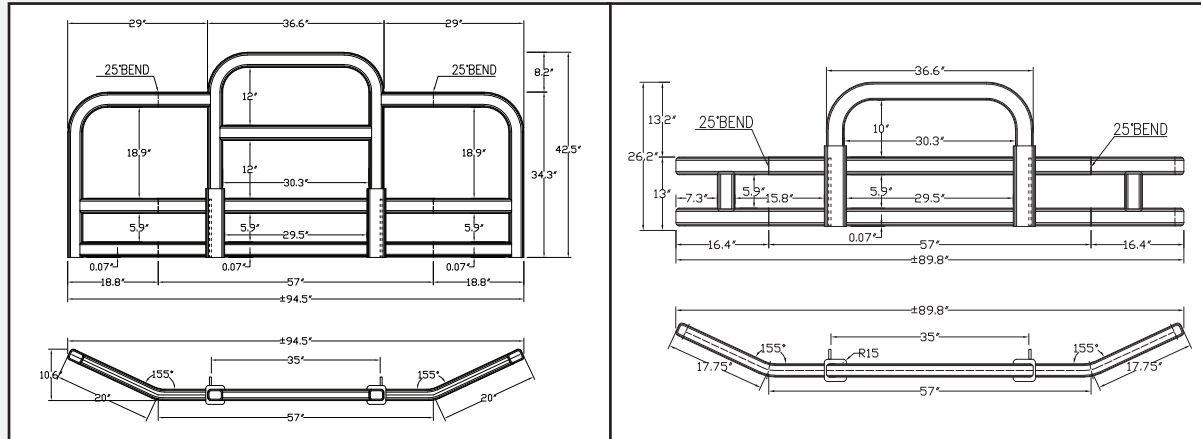

- ▲ Made from polished 304 stainless
- ▲ Will keep its shine with minimal maintenance.
- ▲ Constructed from Square tube for unique appearance and durability.
- ▲ Two Standard Models
- ▲ Universal assemblies that look great and fit great.
- ▲ Hinge system allows quick access to tip the hood.
- ▲ Ease of Installation.
- ▲ Style 1 kits utilize bumper bolts to mount.
- ▲ Style 2 kits utilize tow Holes to mount.

DYNA BRIGHT BUMPER RACK

DYNA BRITE BUMPER RACK

Order #	Description	Shipping Weight
5920	Dyna Bright Bumper Rack Large	102 Lbs.
5925	Dyna Bright Bumper Rack Small	58 Lbs.

MOUNTING KITS

Order #	Description	Shipping Weight
5911	KW T800 Kit Style 1	11 lbs.
5913	Columbia Kit Style 1	14 lbs.
5930	Mack Kit Style 2	28 lbs.
5931	Volvo Kit Style 2	30 lbs.
5932	Cascadia Kit Style 2	56 lbs.
5932	KW T600 Style 1	11 lbs.
5933	Pete 386 Style 1	11 lbs.
5934	KW T680-T700 Style 1	11 lbs.
5909	Stop Bracket (Replacement Part)	1 lbs.

▲ **Style 1** Kits utilize bumper bolts to mount.

▲ **Style 2** Kits utilize tow holes to mount.

Models and/or Specifications Subject to Change Without Notice.

F.O.B. - Fort Lupton CO, Sacramento CA, Salt Lake City UT, Dallas TX, Houston TX, Kansas City MO, Minneapolis MN, Atlanta GA, Pittsburgh PA, Calgary AB (CN), Toronto ON (CN)