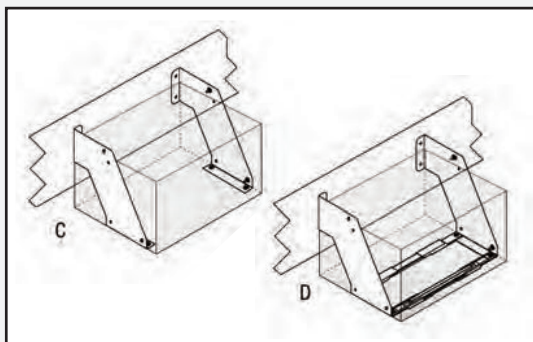

CHASSIS support bracket kits for Black Dog

Order#	Description	lbs	Fig.
4931	Suitable for Black Dog 4900/4901	10.2	C
4932	Suitable for Black Dog 4902	21.4	D
4933	Suitable for Black Dog 4903	24.2	D
4934	Suitable for Black Dog 4904	27.0	D
4935	Suitable for Black Dog 4905	21.8	D
4936	Suitable for Black Dog 4906	24.7-	D
4937	Suitable for Black Dog 4907	24.2	D
4938	Suitable for Black Dog 4908	22.0	D
4939	Suitable for Black Dog 4909	22.0	D
4940	Suitable for Black Dog 4910	29.0	D

Models and/or Specifications Subject to Change Without Notice.

F.O.B. - Fort Lupton CO, Sacramento CA, Salt Lake City UT, Dallas TX, Houston TX, Kansas City MO, Minneapolis MN, Atlanta GA, Pittsburgh PA, Calgary AB (CN), Toronto ON (CN)