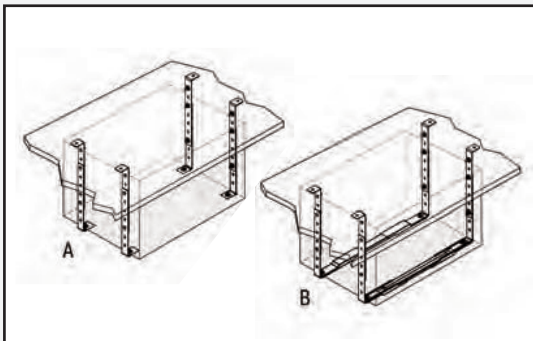

MOUNTING KITS

PLATFORM support bracket kits for Black Dog

Order#	Description	lbs	Fig.
4925	Suitable for Black Dog 4900/4901	6.0	A
4926	Suitable for Black Dog 4902/4903/4904	15.5	B
4927	Suitable for Black Dog 4905/4906	11.9	B
4928	Suitable for Black Dog 4907	11.0	B
4929	Suitable for Black Dog 4908	12.3	B
4930	Suitable for Black Dog 4910	13.2	B