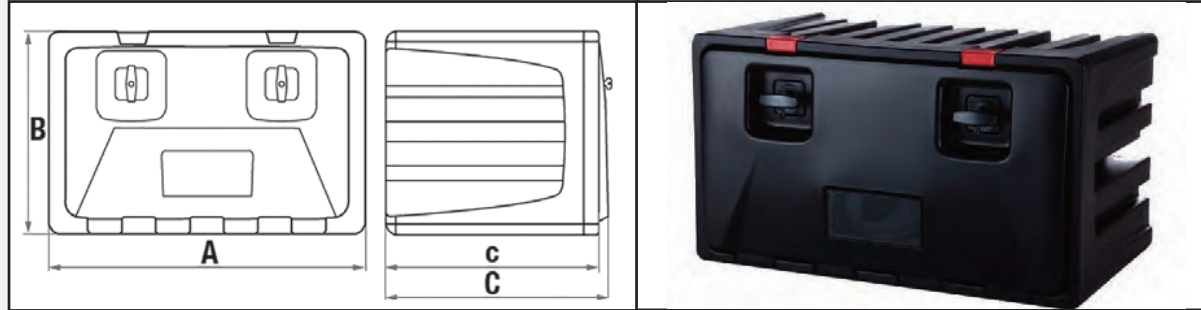

BLACK DOG

Order#	A	B	C	lbs	cubic in	max load (Lbs)
4900	16"	14"	17"	12.6	2440.0	70.0 lbs.
4901	20"	14"	17"	13.7	2800.0	80.0 lbs.
4902	24"	18"	19"	20.3	5500.0	110.0 lbs.
4903	24"	18"	26"	20.3	8550.0	130.0 lbs.
4904	24"	22"	26"	23.0	10000.0	150.0 lbs.
4905	28"	18"	19"	23.2	6600.0	120.0 lbs
4906	28"	18"	26"	26.5	8550.0	150.0 lbs
4907	30"	14"	14"	17.2	3350.0	90.0 lbs
4908	32"	18"	19"	25.3	7500.0	130.0 lbs
4909	39"	20"	19"	33.0	11000.0	160.0 lbs
4910	39"	20"	26"	39.7	15900.0	170.0 lbs

*Indicated value is the maximum distributed load using the dedicated LAGO support brackets.